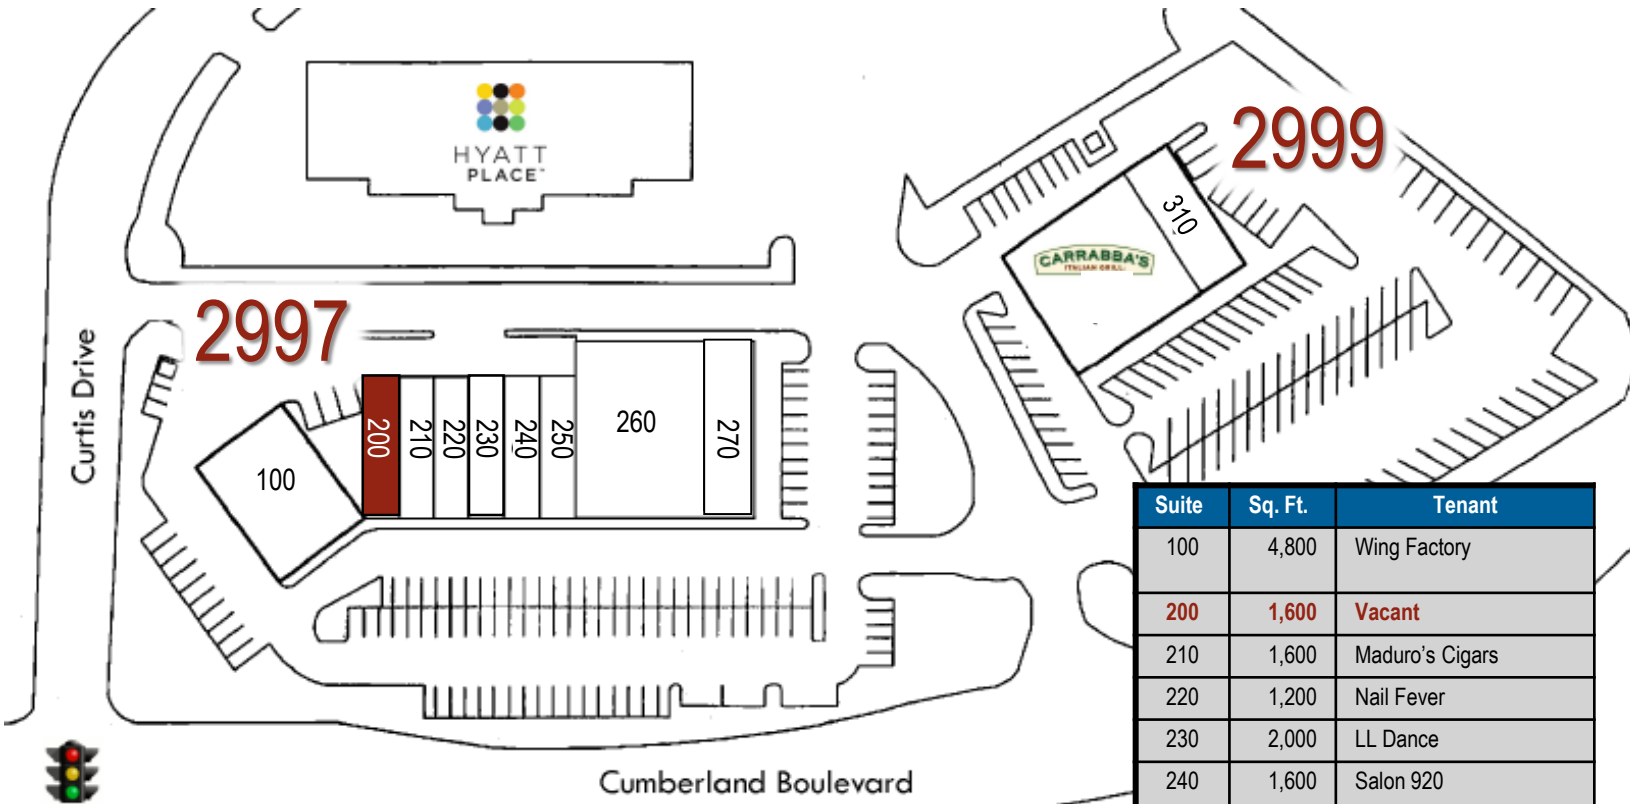

Cumberland Place: Site Plan

2999 Cumberland Blvd – Atlanta, Georgia 30339

Retail, Restaurant, Office Users

Cumberland Place Shopping Center
2999 Cumberland Boulevard
Atlanta, Georgia

- ✓ Below Market Rates
- ✓ Planned Renovation
- ✓ Tenant Improvement Dollars Available
- ✓ 102,000 Daytime Population (3 miles)

Cumberland Place: Site Plan

2999 Cumberland Blvd – Atlanta, Georgia 30339

Directions - Take I-285 to Cobb Parkway (aka Highway 41). Go north 1 block and make a left on Spring Road. Go ¼ mile to the next traffic light and make a left on Cumberland Boulevard. The property is on your left in 300 ft.

- ❖ The property is situated 11 miles NW of the Atlanta CBD in the Cumberland/Galleria district of Atlanta. Cumberland Mall (1/4 miles south), a 1,000,000+ SF regional mall that was built in 1973 and renovated in 2007 is the area centerpiece. The Cobb Galleria is home to 250,000 SF of exhibit and meeting space and is adjacent to the \$145 million performing arts center that opened in 2007.
- ❖ The Cumberland/Galleria district is a major Atlanta business hub with over 24 million SF of offices that house 122,000 workers.
- ❖ Major employers in the immediate area include the Home Depot, GE power Systems, Genuine Parts, Sprint, and Coca Cola Enterprises.

Cumberland Place: Site Plan

2999 Cumberland Blvd – Atlanta, Georgia 30339

Total Building Square Footage: 33,200

Suite	Sq. Ft.	Tenant
100	4,800	Wing Factory
200	1,600	Vacant
210	1,600	Maduro's Cigars
220	1,200	Nail Fever
230	2,000	LL Dance
240	1,600	Salon 920
250	1,600	Cumberland Cleaners
260	7,500	OPT Wellness
270	2,500	Jiu Jutsiu
300	6,400	Carrabba's Italian
310	2,400	Salon Lotus