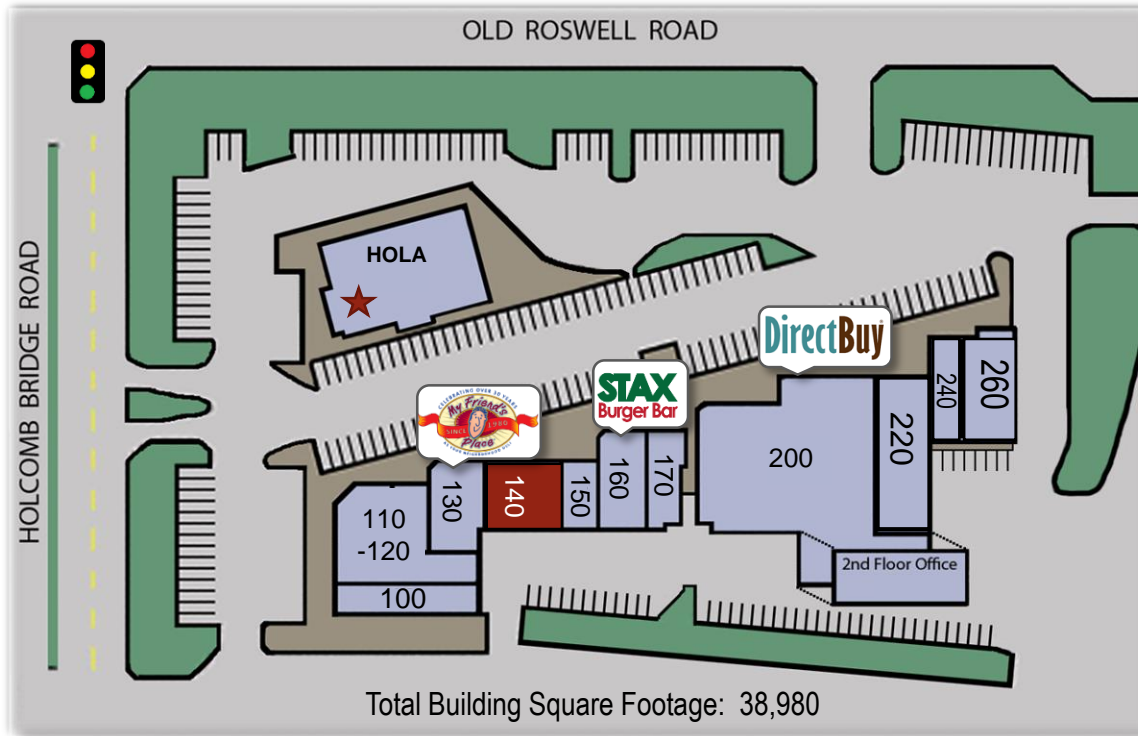

The Crossings at Roswell: Site Plan

690 Holcomb Bridge Road - Roswell, Georgia 30076

Suite	Sq. Ft.	Tenant
260	3,042	Roswell Farmer's Market
240	802	Roswell Farmer's Market
220	3,015	Aiyara
200	10,444	Direct Buy
OFFICE	4,218	Direct Buy - Office
170	1,374	Ahart Tax Services
160	1,527	Stax Burger Bar

Suite	Sq. Ft.	Tenant
150	810	Hair Jazz
140	2,005	Vacant
130	1,790	My Friend's Place
110-120	3,764	Beverage Mart
100	1,064	ECO Insuring
★	5,125	Hola Mexicana