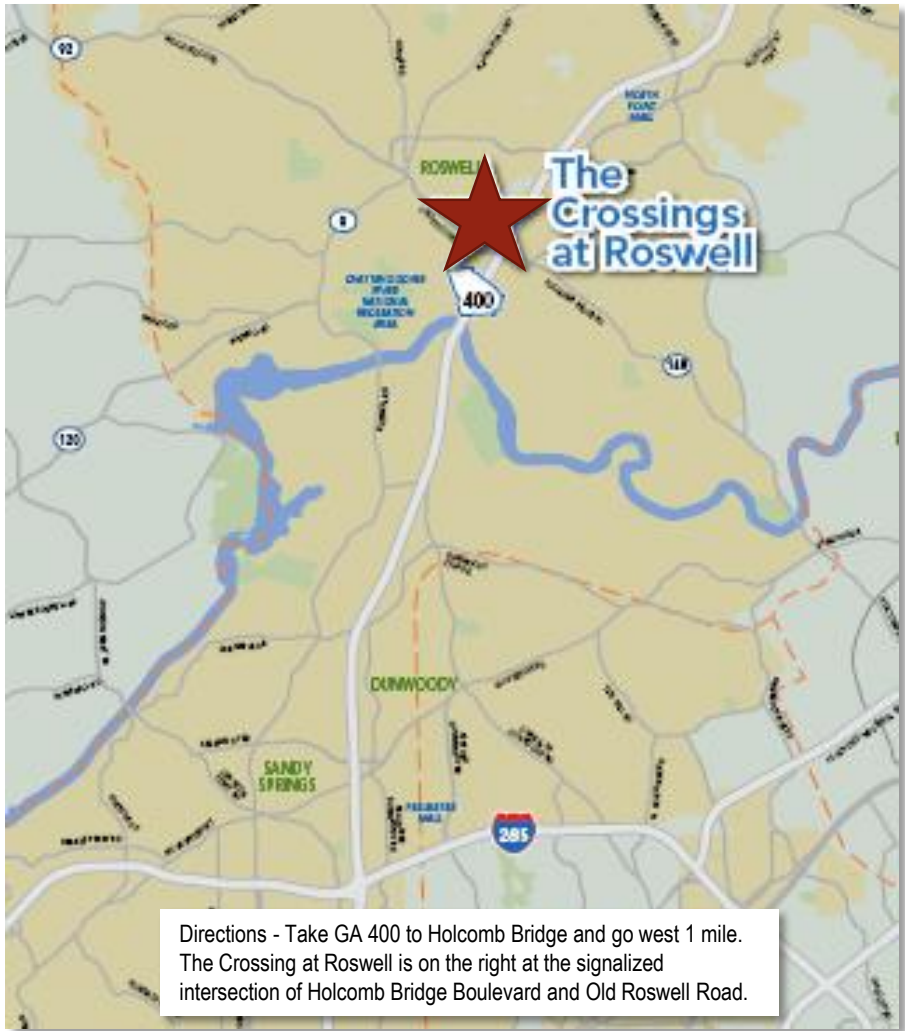

The Crossings at Roswell

690 Holcomb Bridge Road - Roswell, Georgia 30076

Retail, Restaurant, Office Users

The Crossings at Roswell
690 Holcomb Bridge Road
Roswell, Georgia

- ✓ Below Market Rates
- ✓ Major renovation planned
- ✓ Tenant improvement dollars available
- ✓ 90,000+ combined intersection traffic count

The Crossings at Roswell: Demographics/Location

690 Holcomb Bridge Road - Roswell, Georgia 30076

Directions - Take GA 400 to Holcomb Bridge and go west 1 mile. The Crossing at Roswell is on the right at the signalized intersection of Holcomb Bridge Boulevard and Old Roswell Road.

- ❖ The property is located in northern Fulton County approximately 1 mile north of the Chattahoochee River in Historic Roswell.
- ❖ Money magazine ranked the City of Roswell as one of the top 20 best cities to live in the eastern US.
- ❖ Roswell was chosen twice by Atlanta magazine as the best place to live in Metro Atlanta.
- ❖ Home to a highly educated (77% attended college) and affluent population (avg. HH income exceeds \$113,000 in 5-mile radius), Roswell boasts some of the most desirable residential and schools in metropolitan Atlanta.

The Crossings at Roswell: Site Plan

690 Holcomb Bridge Road - Roswell, Georgia 30076

Suite	Sq. Ft.	Tenant
260	3,042	Roswell Farmer's Market
240	802	Roswell Farmer's Market
220	3,015	Aiyara
200	10,444	Direct Buy
OFFICE	4,218	Direct Buy - Office
170	1,374	Ahart Tax Services
160	1,527	Stax Burger Bar